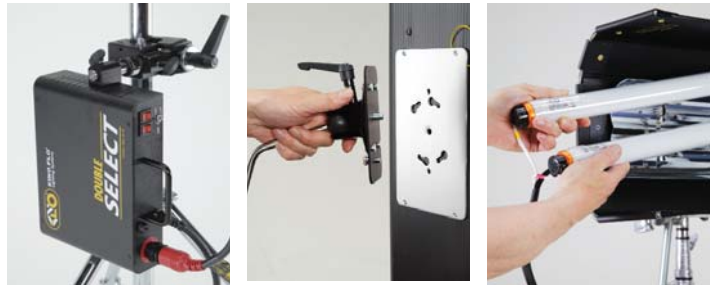

## ▼ Details

The popular Double portable lighting system needs no introduction. The trim profile of the fixture and lightweight design makes it perfect for both soft key and fill lighting in tight locations. Key features are: